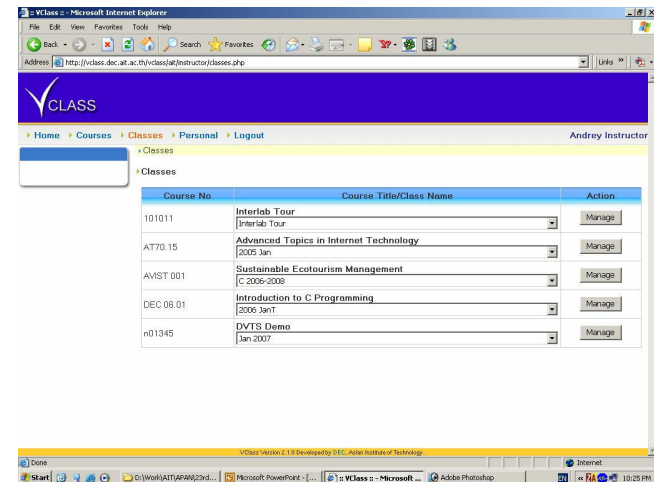

VClass & Mobile Classroom

VClass

- VClass Learning Management System (LMS)
 - Content management
- VClass Authoring Tool
 - On-demand lecture creation

VClass (cont.)

- Registry
 - Creates new course
 - Assigns instructors/students to a course
- Instructor
 - Defines course
- Student
 - Learns

VClass (cont.)

- Supports DVTS-based classes

VClass and MC

Mobile Classroom

- Mobile Classroom is a real-time E-learning application
- Designed for synchronous E-learning
- Based on SIP technology

MC Features