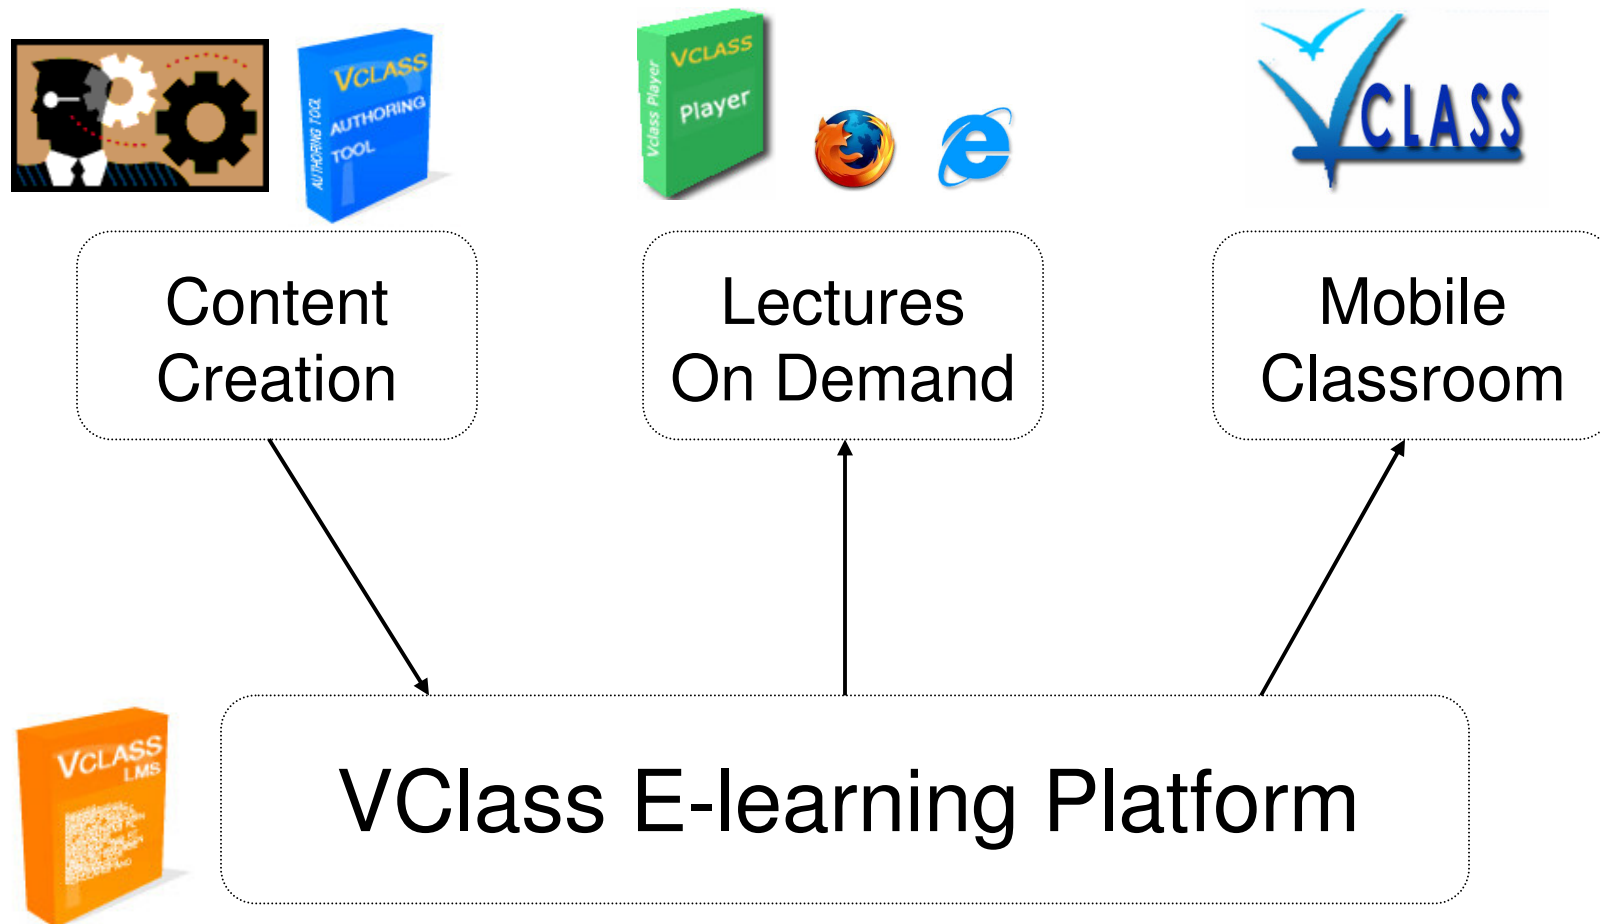

VClass & Mobile Classroom

VClass

- VClass Learning Management System (LMS)
 - Content management
- VClass Authoring Tool
 - On-demand lecture creation

VClass (cont.)

- Registry
 - Creates new course
 - Assigns instructors/students to a course
- Instructor
 - Defines course
- Student
 - Learns

VClass (cont.)

- Supports DVTS-based classes

VClass and MC

Mobile Classroom

- Mobile Classroom is a real-time E-learning application
- Designed for synchronous E-learning
- Based on SIP technology

MC Features

- Class presence
- Audio/video conferencing
- Shared slides synchronized with instructor(s)
- Instant messaging
- Shared space
- Multicast whiteboard
- Error reporting tool

MC Looks

VClass Mobile Classroom 0.9.0 (pre-release)

DVTS Session Monitor

DV Senders

Andrey Instructor	Closed
Prof. Kanchana Kanchanasut	Closed

DV Relays

Andrey Facilitator	Closed
Mohammad Abdul Awal	Closed

DV Receivers

Nisarar Tansakul	Closed
Rey Padilla	Closed
Interlab Students	Open