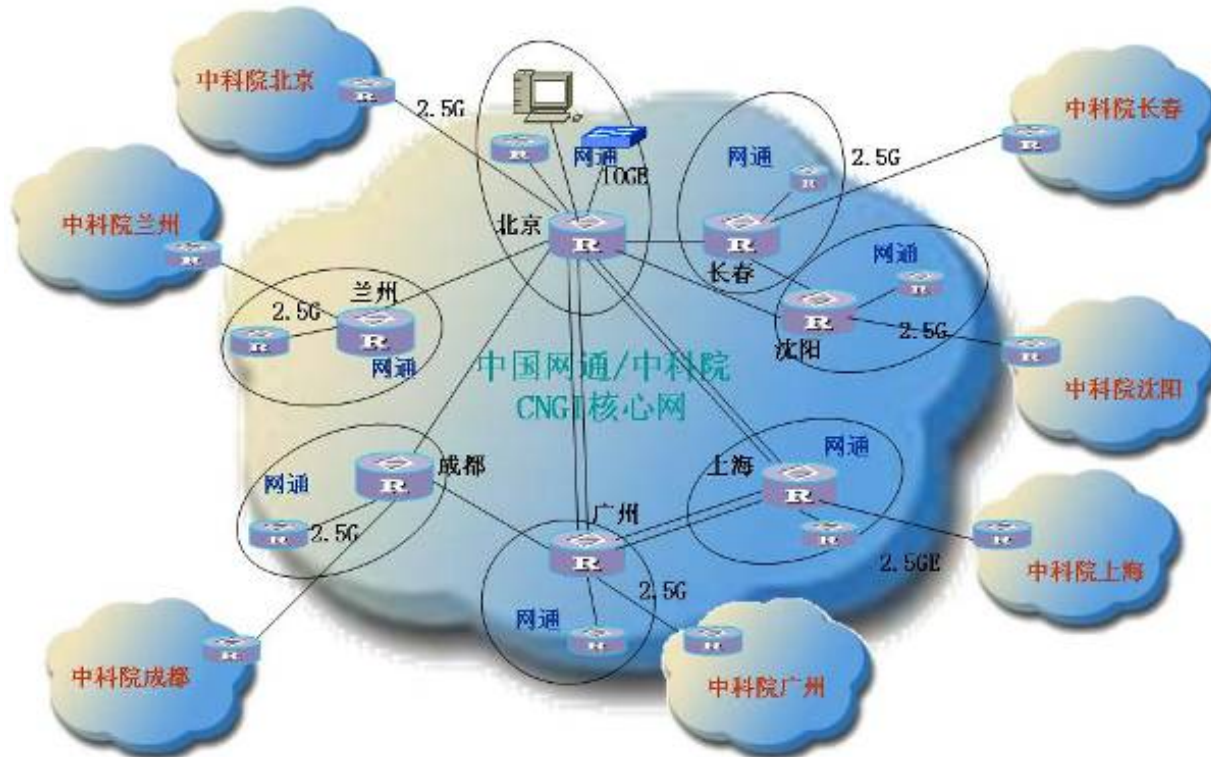

Update for CSTNET

Zhang Qinghua

CSTNET

01/22/2007

Network Structure

- Update to 2.5G from HongKong to Seattle
 - HongKong-Seattle-Chicago-New York-Amsterdam
 - Based on Light Network
- Directly 1G from HongKong to Japan
- Directly 10G from HongKong to Korea

CNGI/IPv6

CNC/CAS CNGI Backbone

- Construct 100 CPN based on IPv6
- 7 Core Nodes and management & control center
- More application on IPv6

Peer

- free to free
 - Open to all education and science research network
- Welcome connect to CSTNET