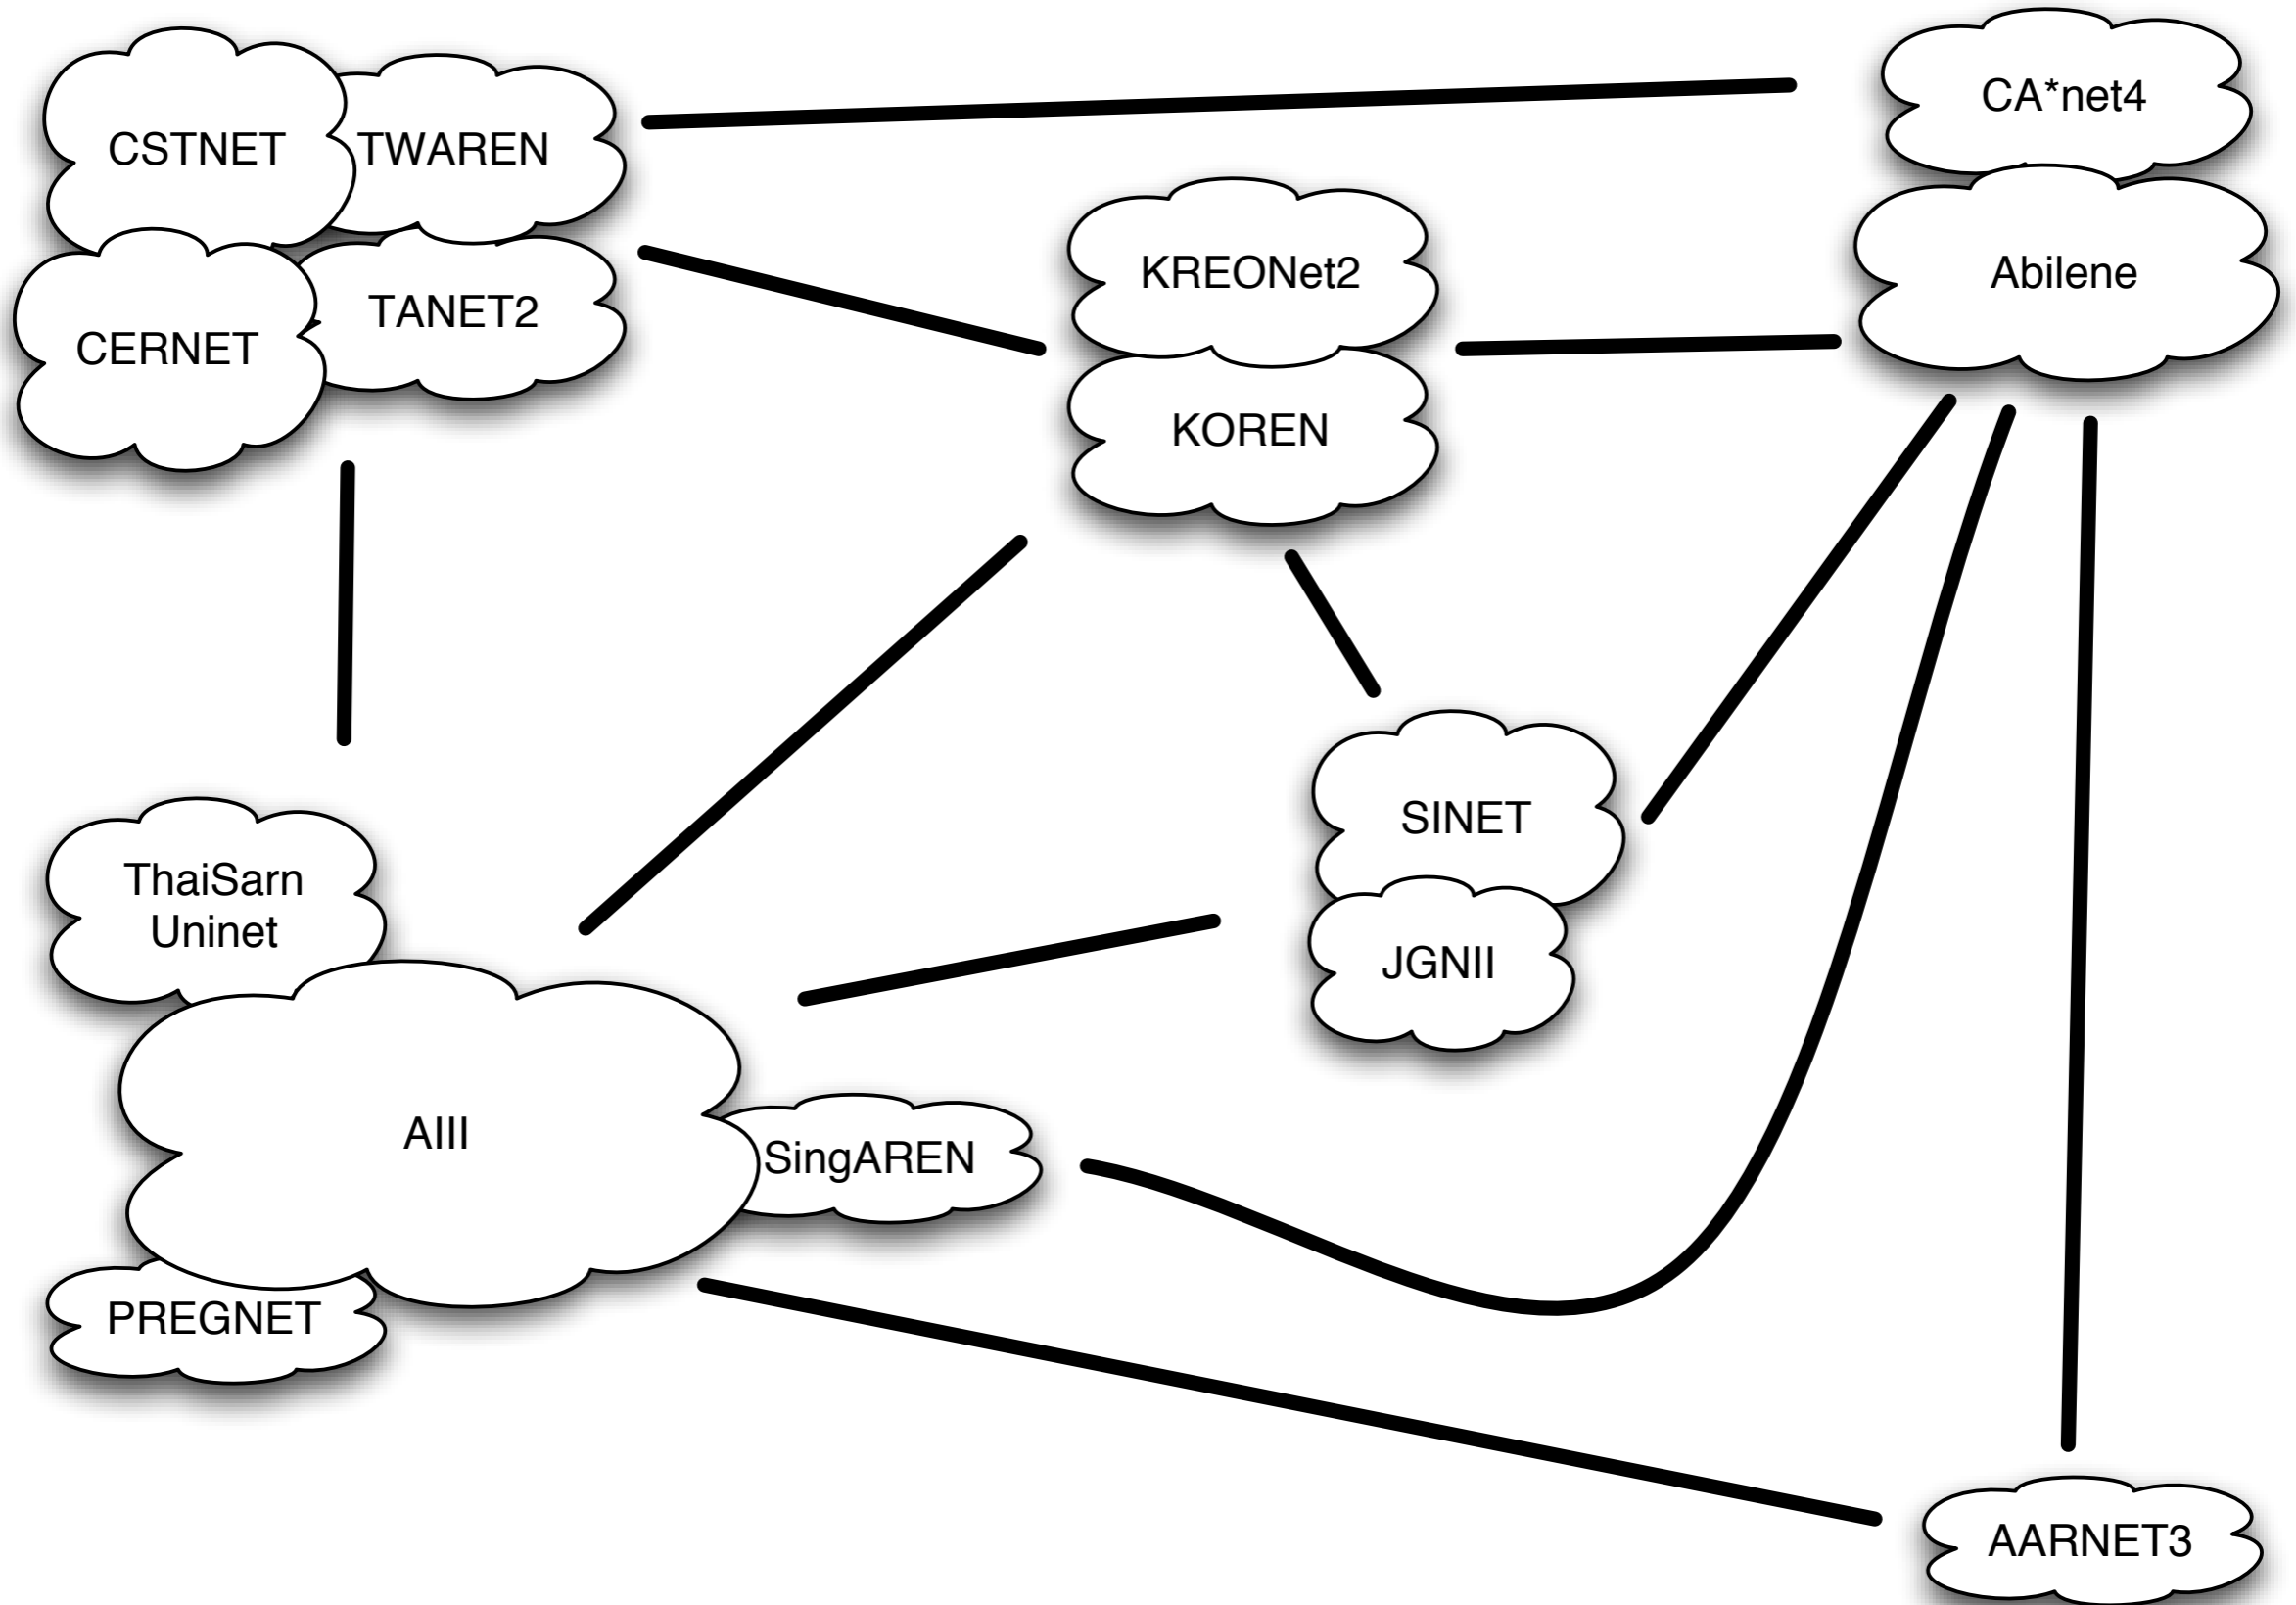

Current Broadband network in Asia-Pacific region

Yasuichi Kitamura (kita@jp.apan.net)
APAN Tokyo XP

Broadband means...

| | | |
|------------------|------------|--------------------------|
| Kinds | Internet | Next Generation Internet |
| Target Bandwidth | 100Mbps | 1Tbps |
| Keyword | Multimedia | High Performance |

“Asia Pacific” covers...

- North America
- Oceania
- North Asia
- South East Asia

“Asia Pacific” covers...

? South America

? South Asia

Summary

- Inside of Asia Pacific area, there are a lot of R&E networks.
- Each networks are inter-connected.
- The international connection is very impressive for the activity of R&E but, to get the great success, the interconnectivity is very important.